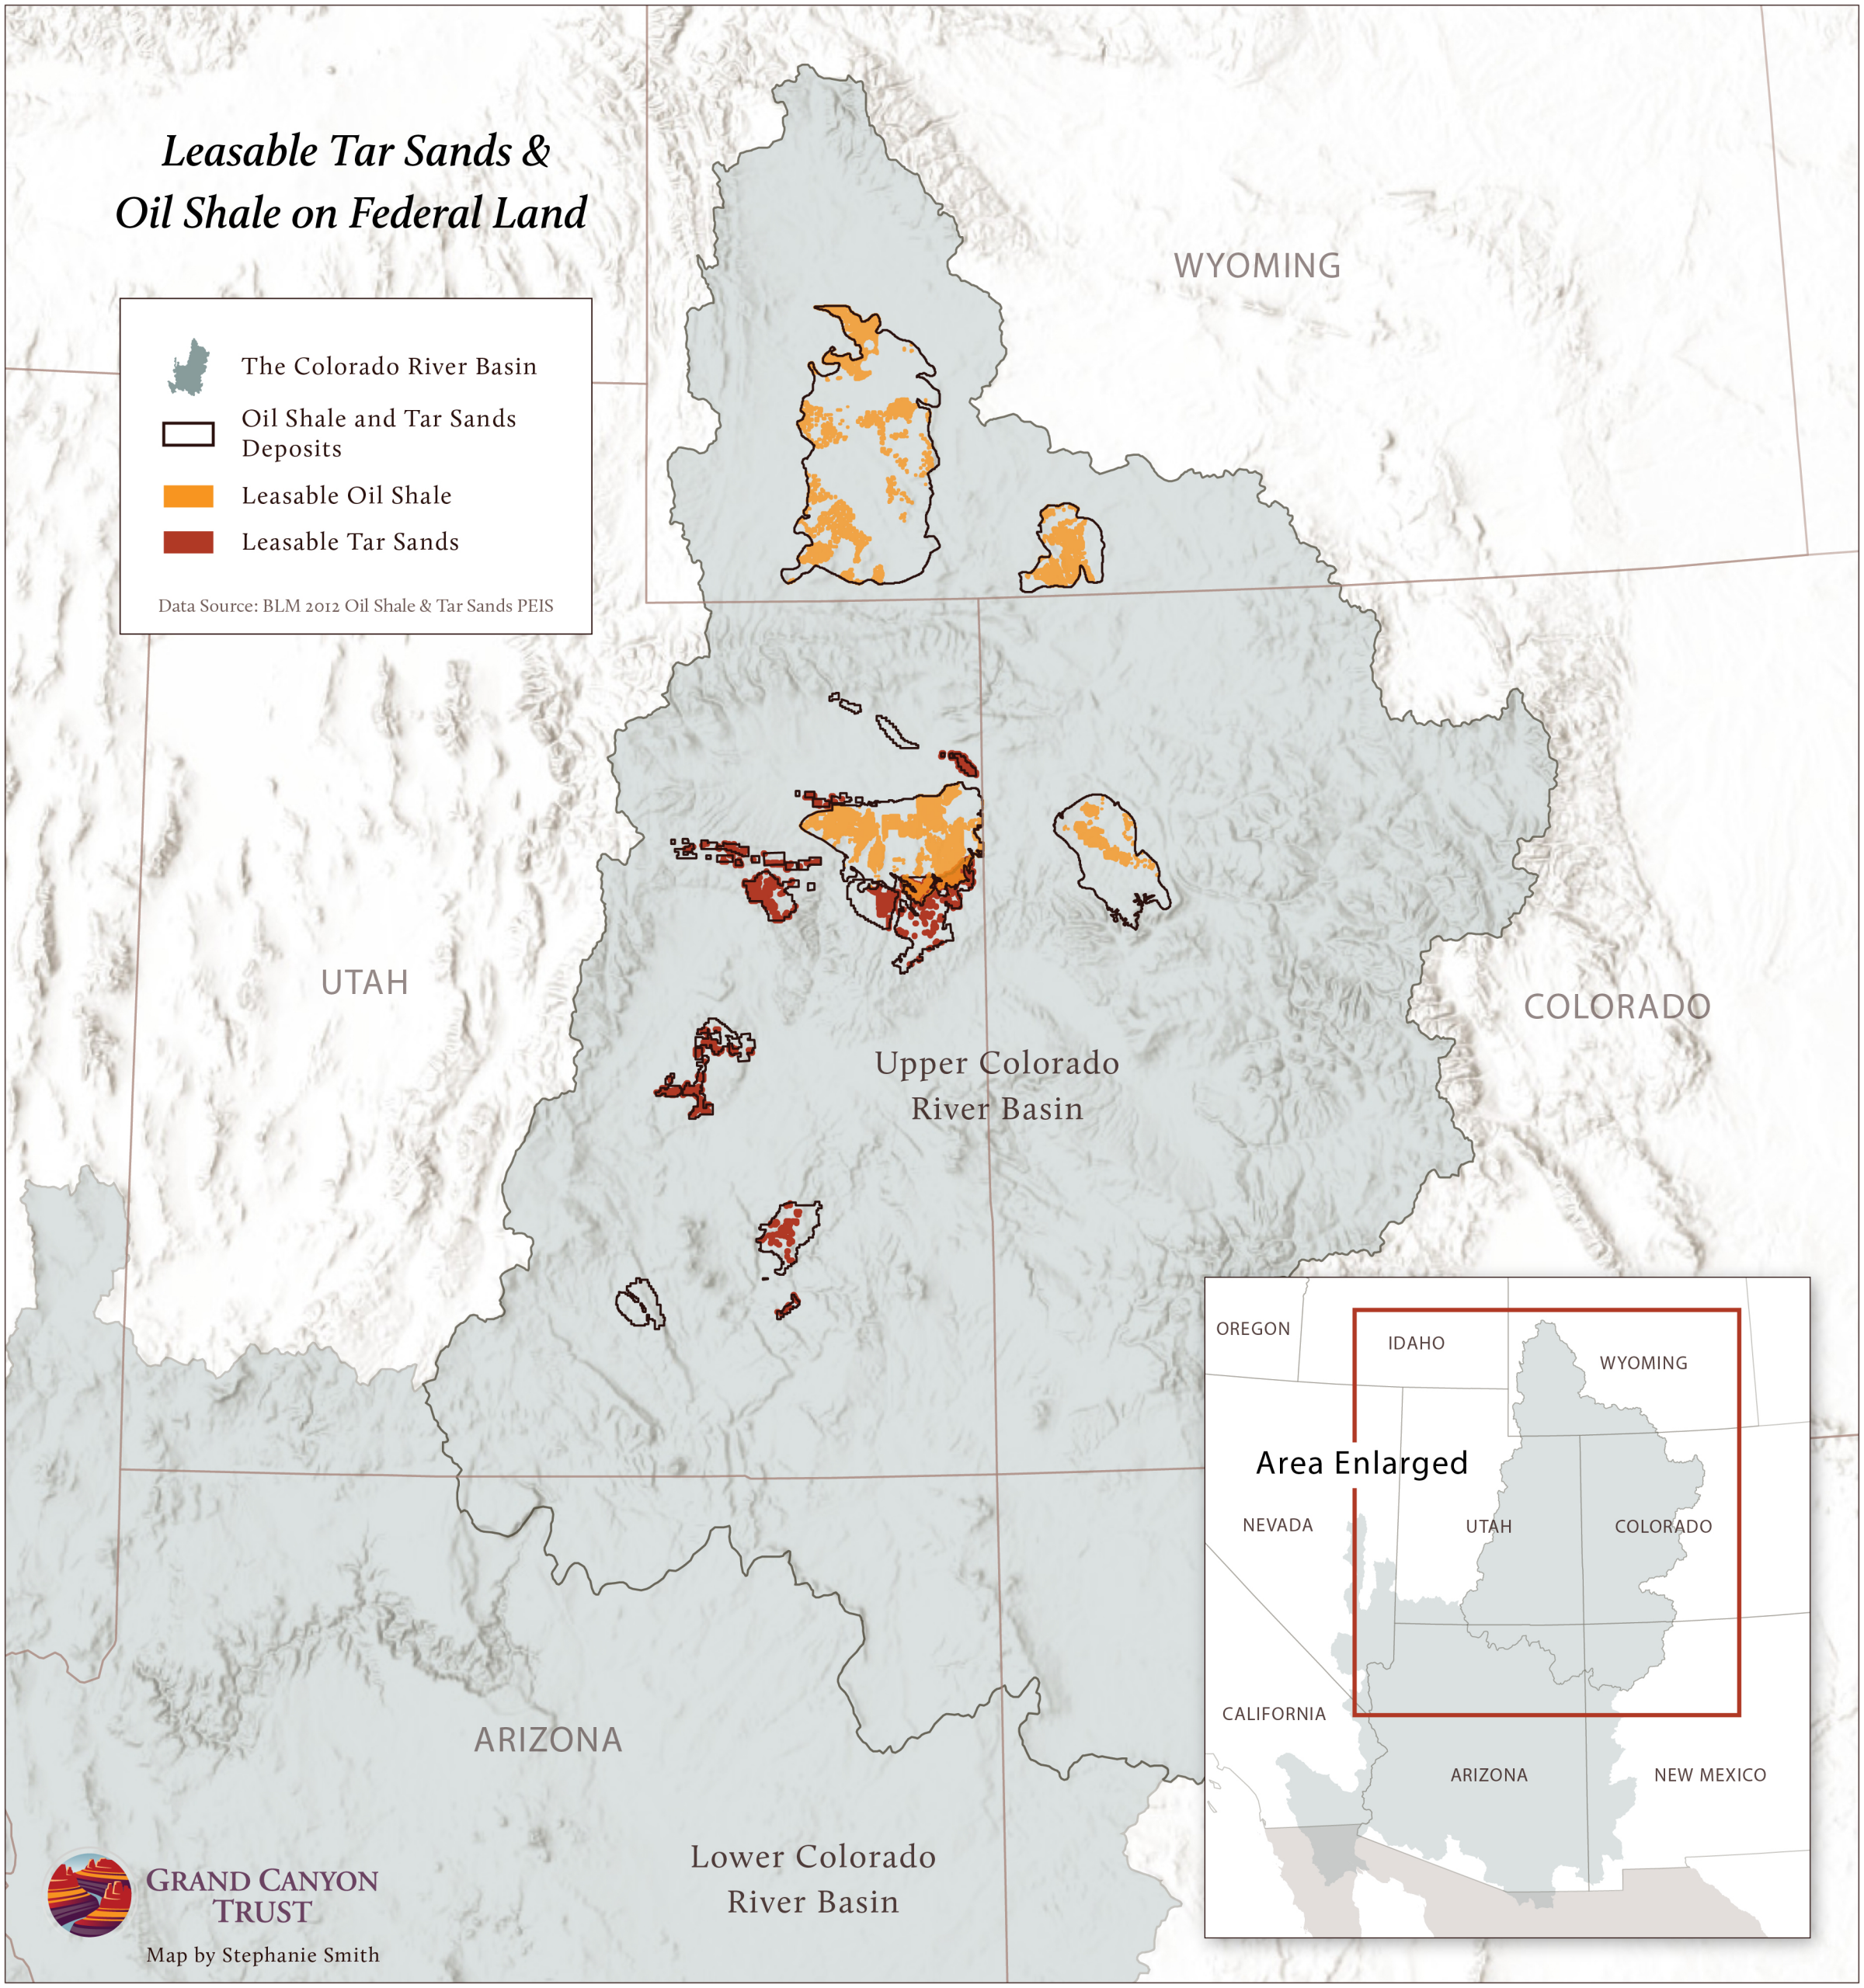

Leasable Tar Sands & Oil Shale on Federal Land

- The Colorado River Basin
- Oil Shale and Tar Sands Deposits
- Leasable Oil Shale
- Leasable Tar Sands

Data Source: BLM 2012 Oil Shale & Tar Sands PEIS

GRAND CANYON TRUST

Map by Stephanie Smith