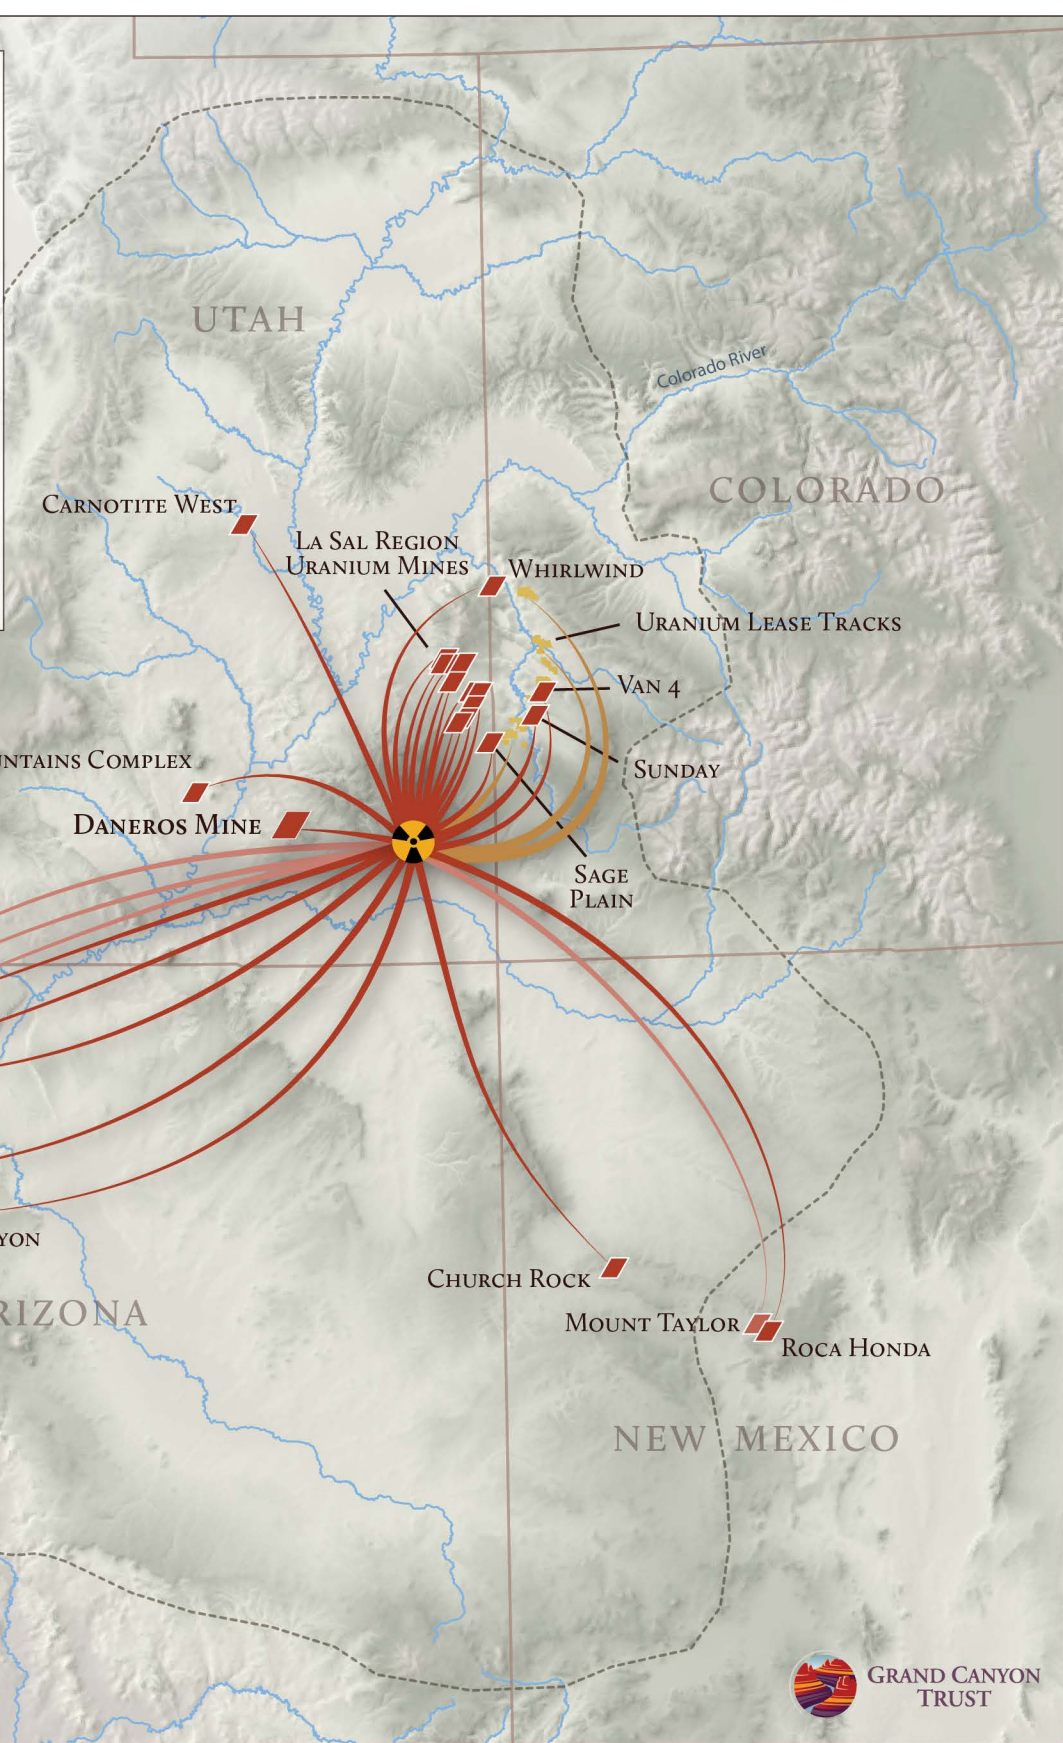

White Mesa Uranium Mill

Energy Fuels Uranium Mines

Existing

Proposed

Proposed Uranium Lease Tracks

The Colorado Plateau

Major River of the Colorado River Basin

UTAH

COLORADO

CARNOTITE WEST

LA SAL REGION URANIUM MINES

WHIRLWIND

Colorado River

URANIUM LEASE TRACKS

VAN 4

SUNDAY

HENRY MOUNTAINS COMPLEX

DANEROS MINE

SAGE PLAIN

GRAND CANYON REGION MINES (NORTH RIM)

Grand Canyon National Park

WATE

CANYON

Colorado River

ARIZONA

CHURCH ROCK

MOUNT TAYLOR

ROCA HONDA

NEW MEXICO

MAP BY: STEPHANIE SMITH

GRAND CANYON TRUST