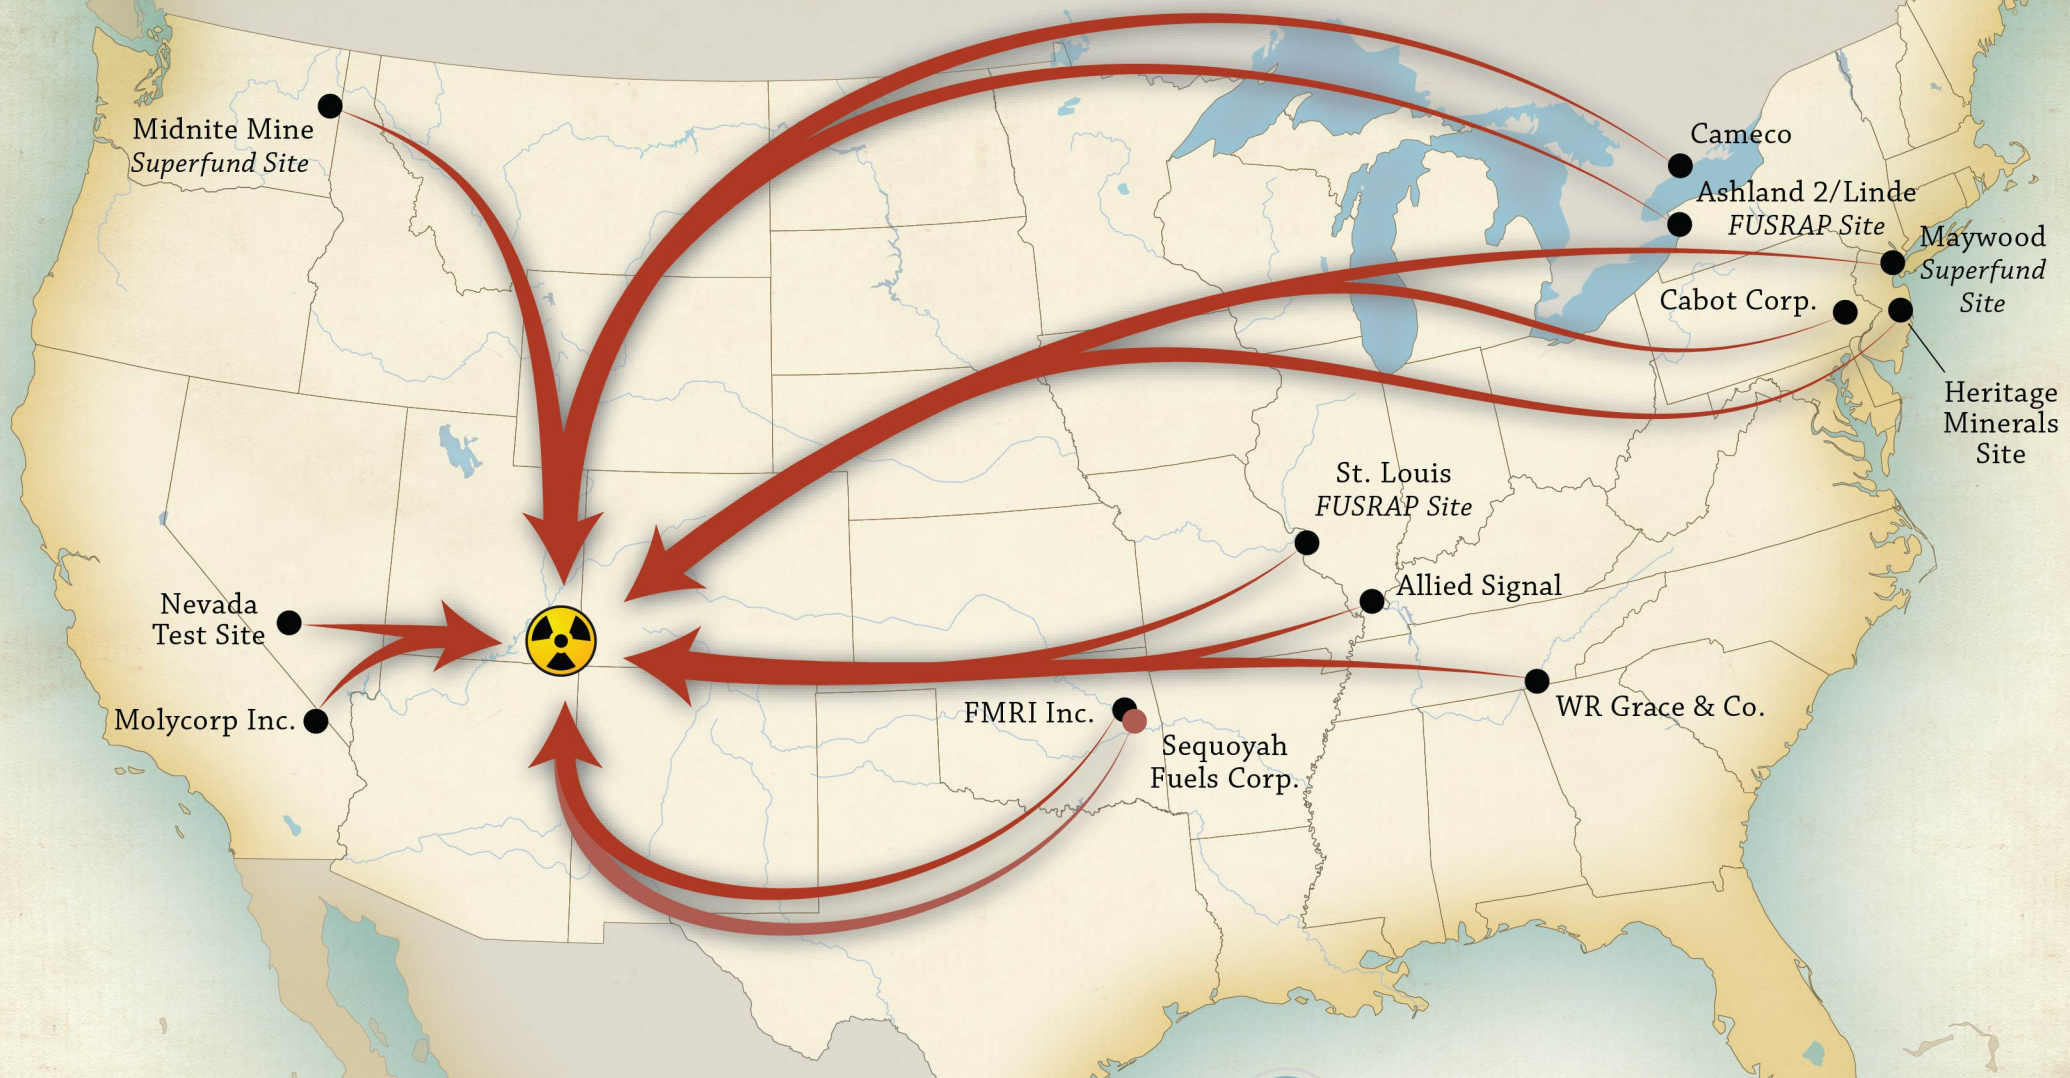

# Radioactive Waste Shipments Approved for White Mesa Mill: 1993-2016

### Alternate Feed Application Status

- Approved →
- Pending →

**GRAND CANYON TRUST**

Map by Stephanie Smith, GCT