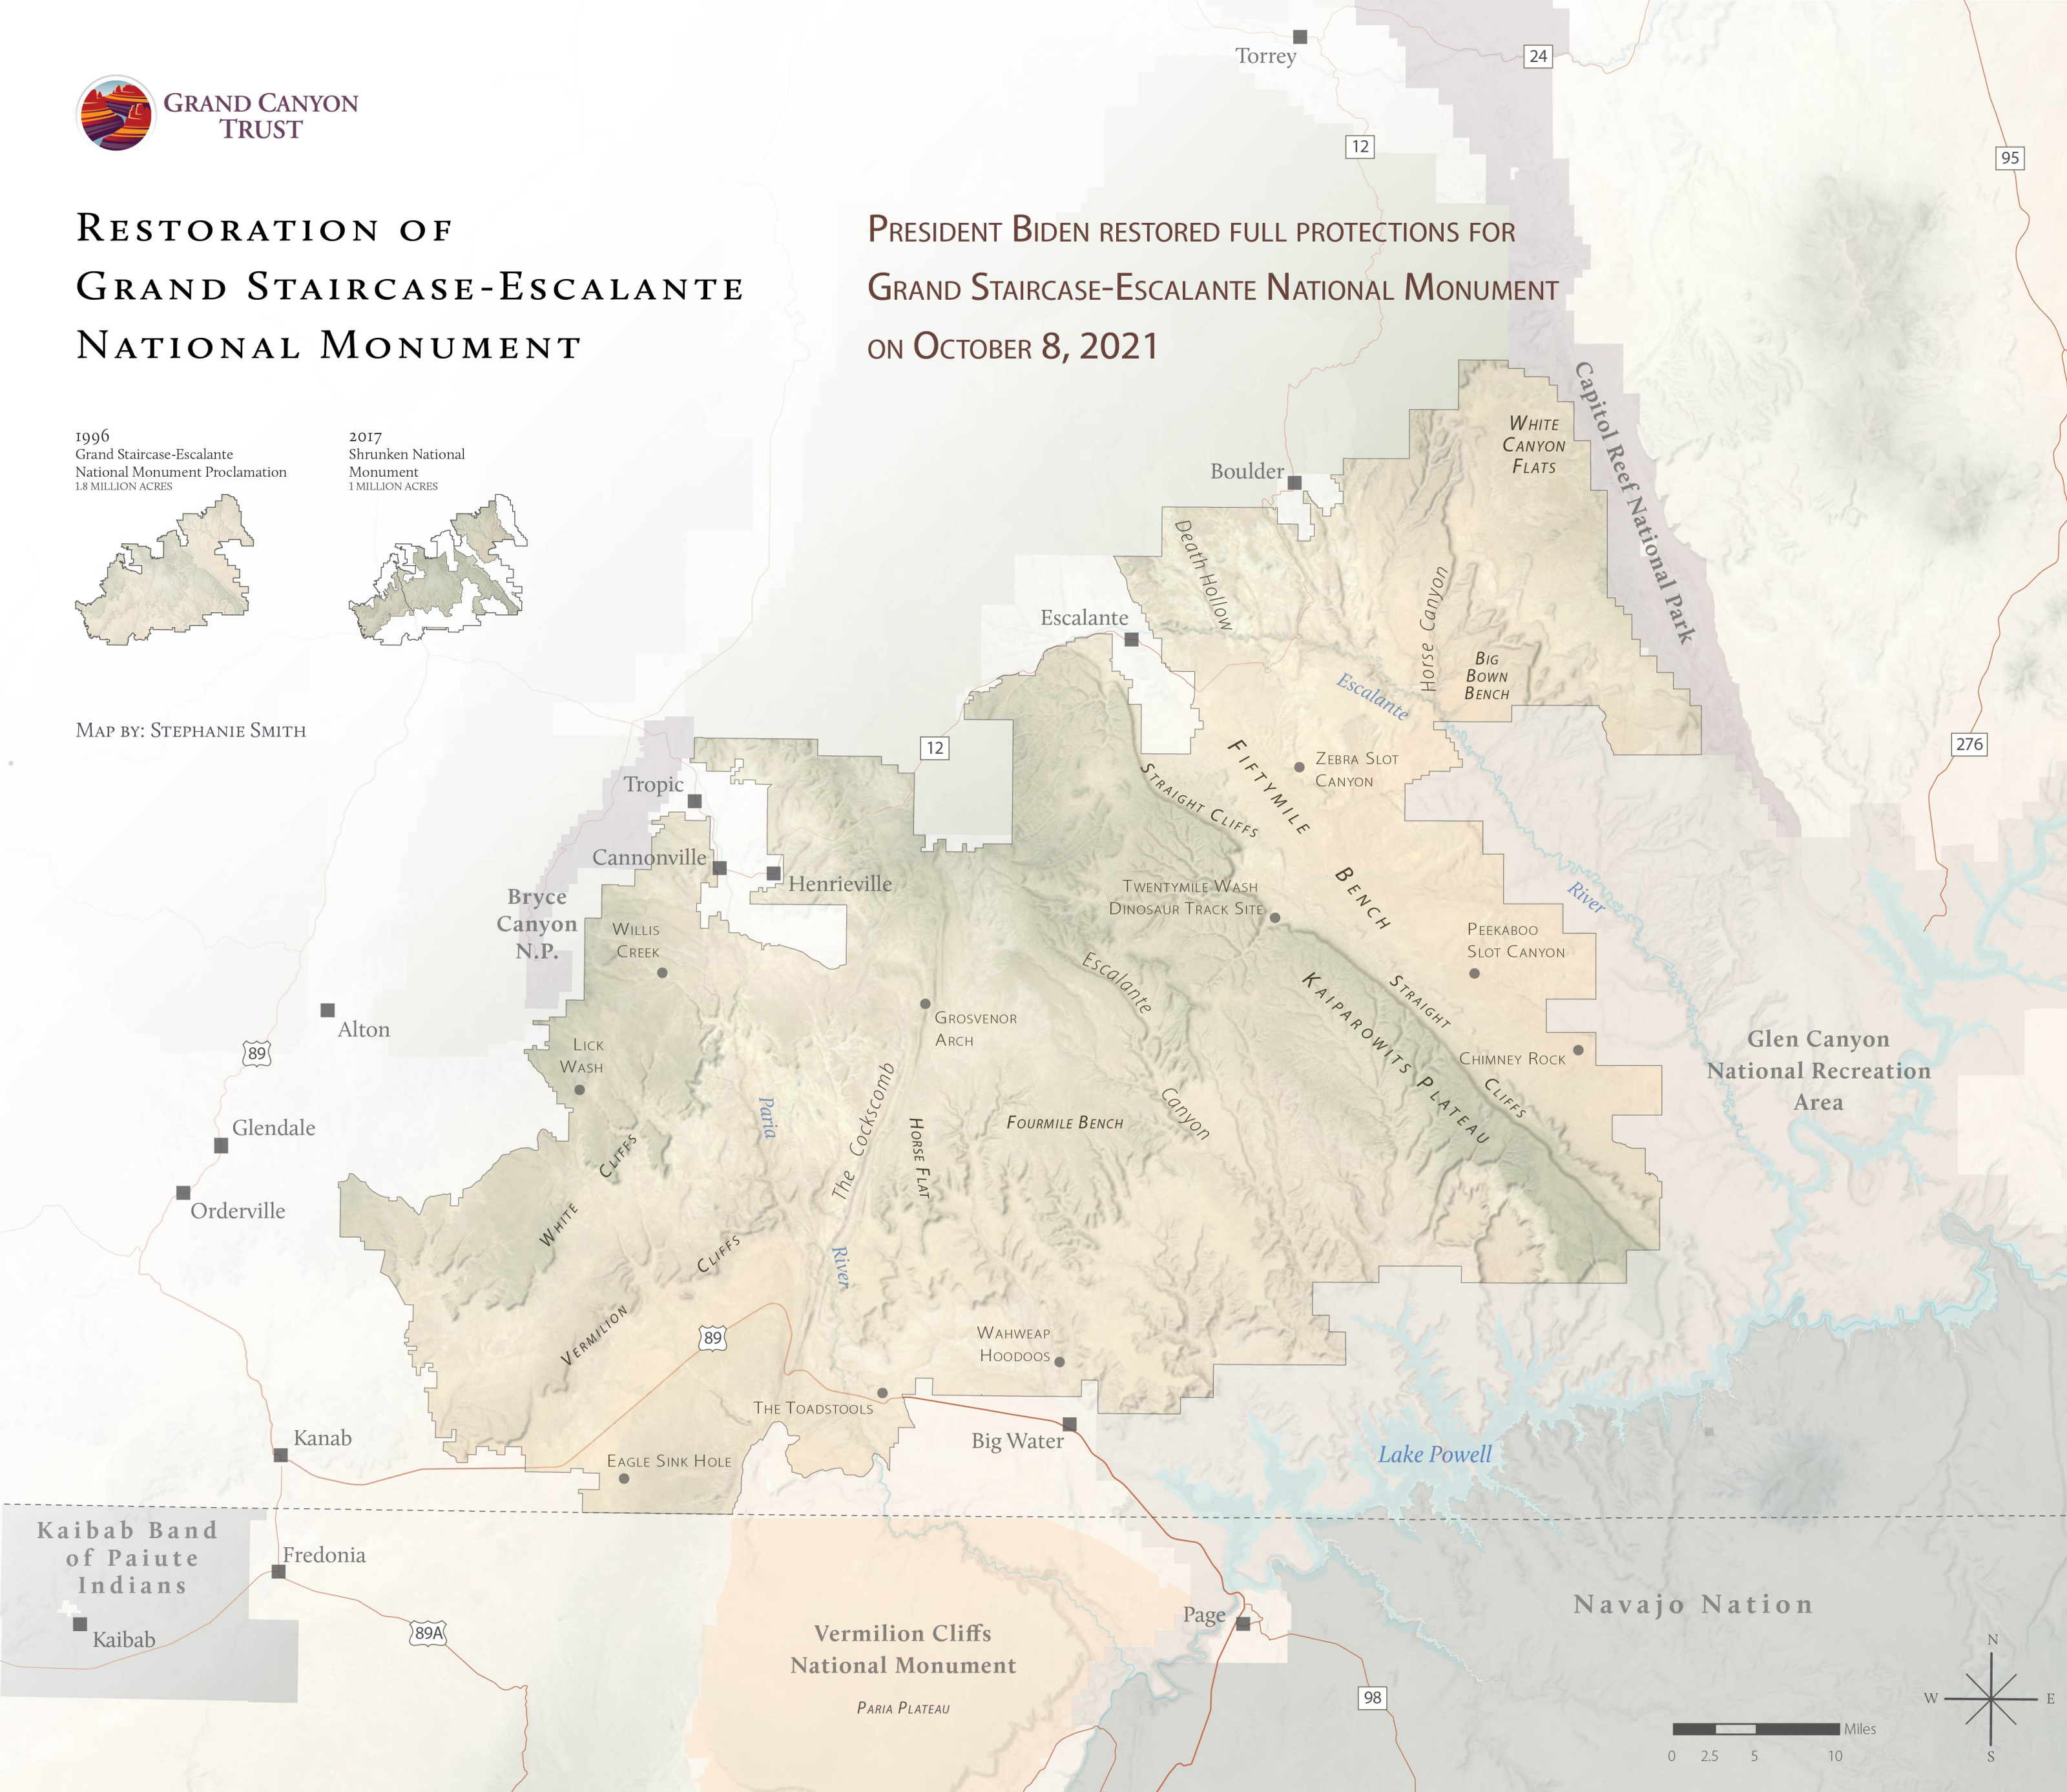

# RESTORATION OF GRAND STAIRCASE-ESCALANTE NATIONAL MONUMENT

## PRESIDENT BIDEN RESTORED FULL PROTECTIONS FOR GRAND STAIRCASE-ESCALANTE NATIONAL MONUMENT ON OCTOBER 8, 2021

1996  
Grand Staircase-Escalante  
National Monument Proclamation  
1.8 MILLION ACRES

2017  
Shrunk National  
Monument  
1 MILLION ACRES

MAP BY: STEPHANIE SMITH

**Kaibab Band of Paiute Indians**  
Kaibab

**Vermilion Cliffs National Monument**  
PARIA PLATEAU

**Navajo Nation**

**Glen Canyon National Recreation Area**

**WHITE CANYON FLATS**

**BIG BOWN BENCH**

**FOURMILE BENCH**

**FIFTYMILE BENCH**

**KAIPAROWITS PLATEAU**

**Bryce Canyon N.P.**

**Capitol Reef National Park**