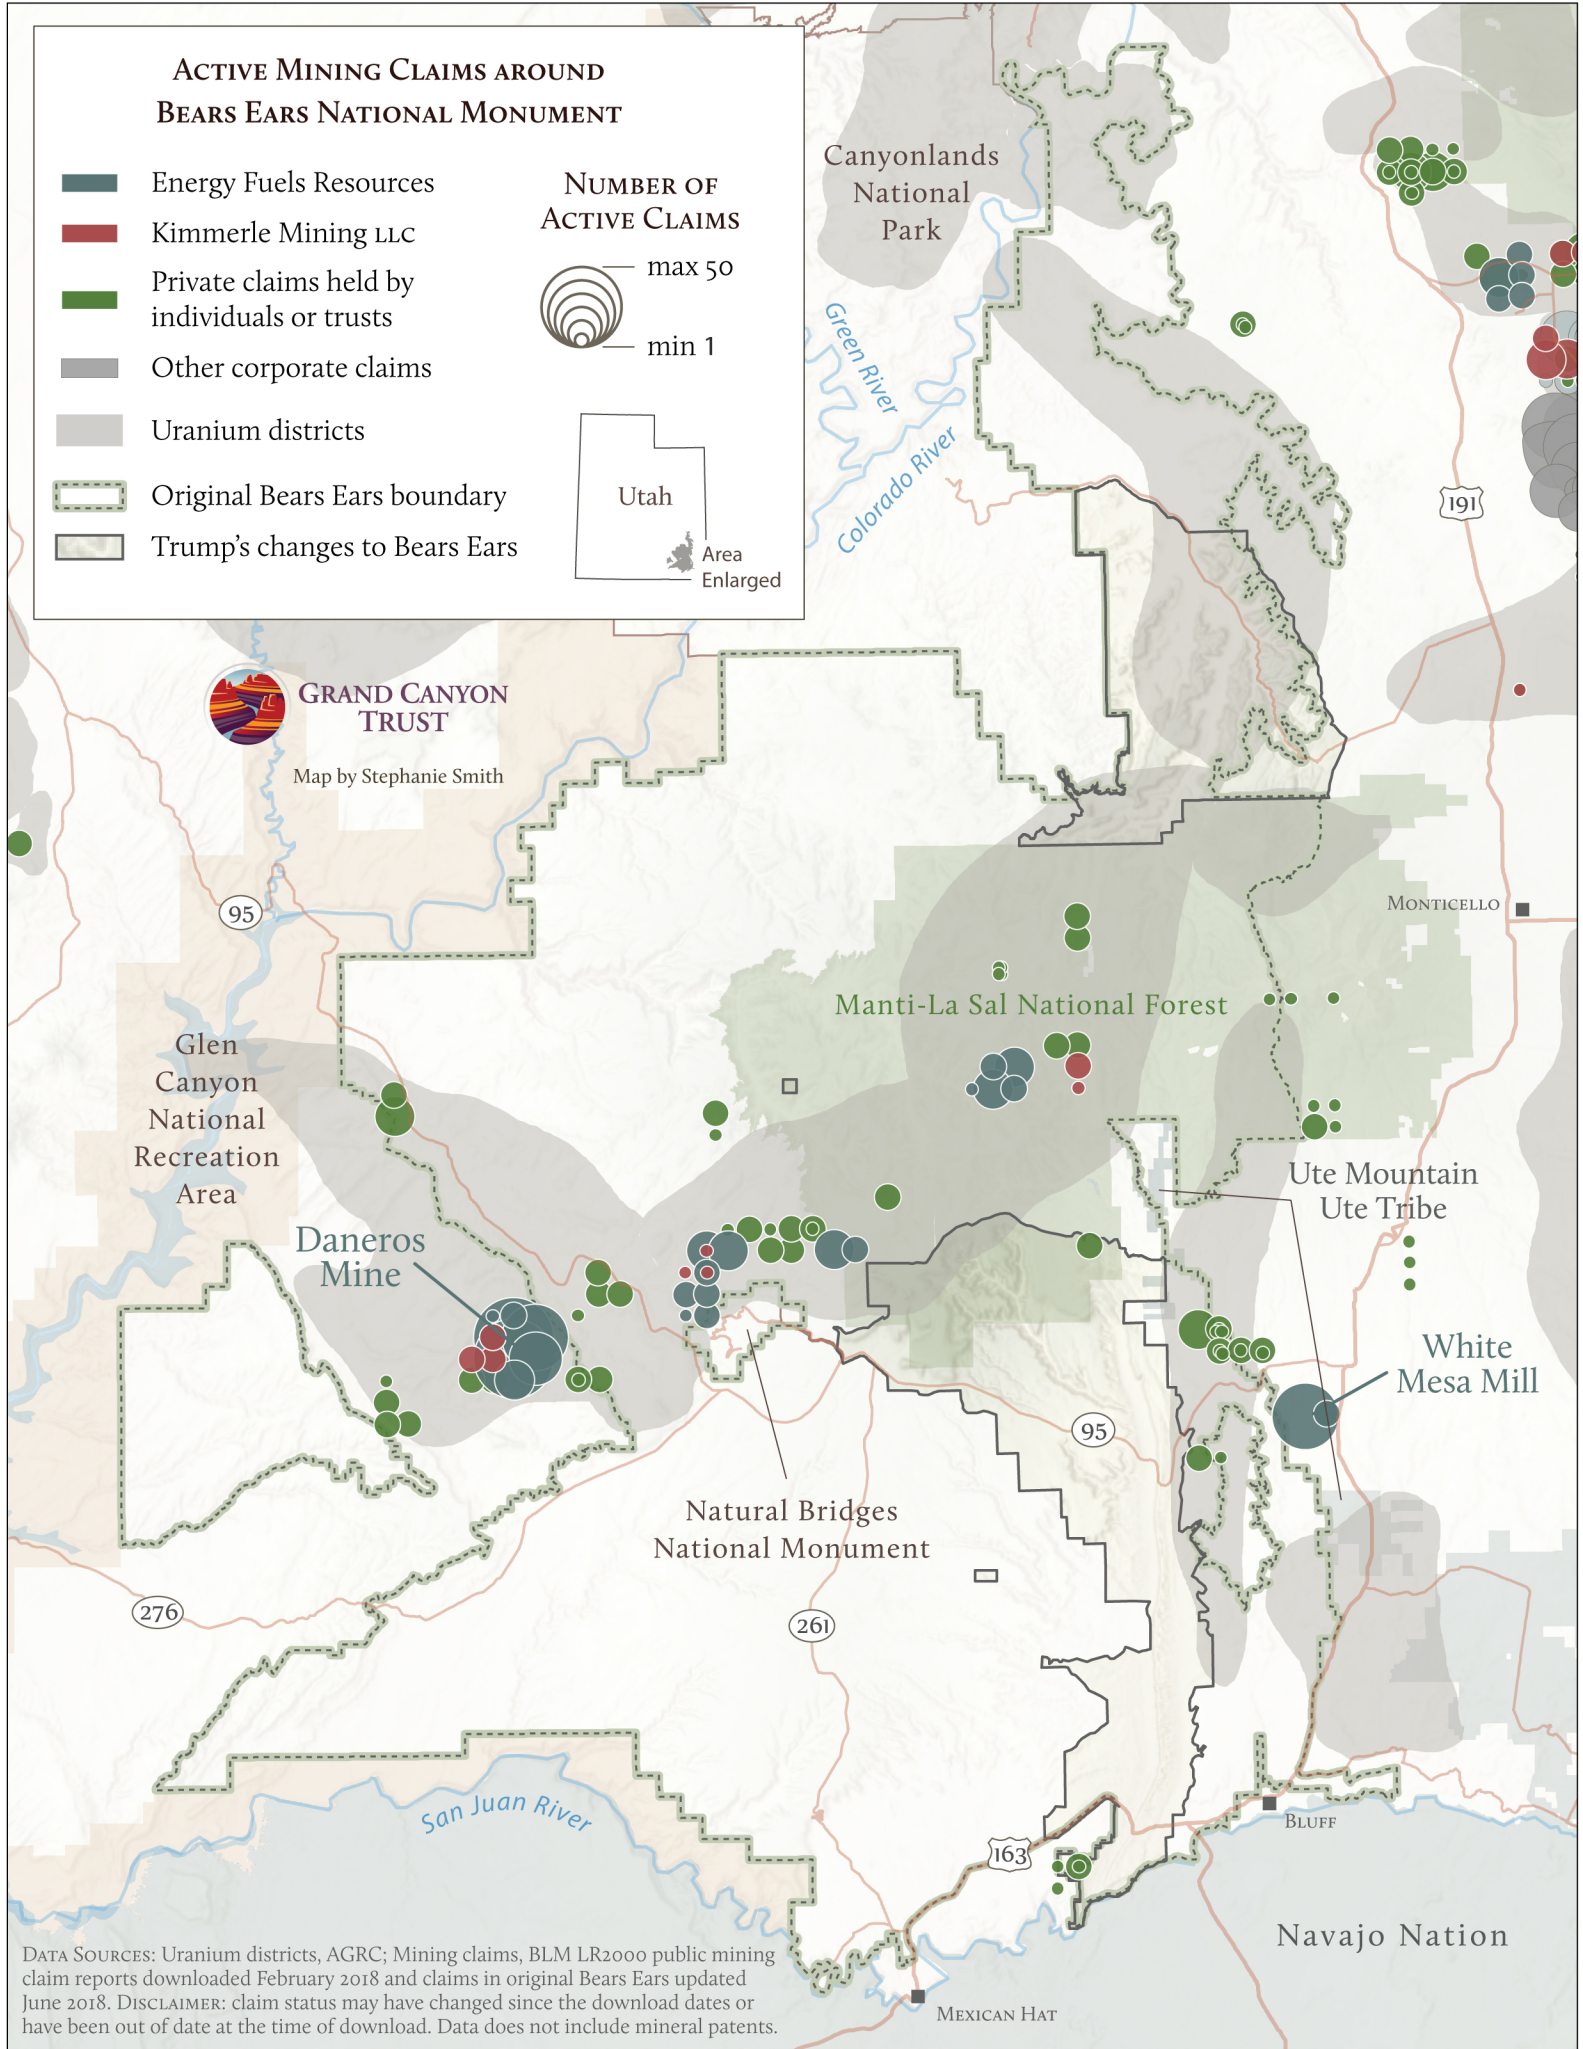

# ACTIVE MINING CLAIMS AROUND BEARS EARS NATIONAL MONUMENT

- Energy Fuels Resources
- Kimmerle Mining LLC
- Private claims held by individuals or trusts
- Other corporate claims
- Uranium districts
- Original Bears Ears boundary
- Trump's changes to Bears Ears

## NUMBER OF ACTIVE CLAIMS

**GRAND CANYON TRUST**  
Map by Stephanie Smith

Daneros Mine

Natural Bridges National Monument

Ute Mountain Ute Tribe

White Mesa Mill

Navajo Nation

DATA SOURCES: Uranium districts, AGRC; Mining claims, BLM LR2000 public mining claim reports downloaded February 2018 and claims in original Bears Ears updated June 2018. DISCLAIMER: claim status may have changed since the download dates or have been out of date at the time of download. Data does not include mineral patents.