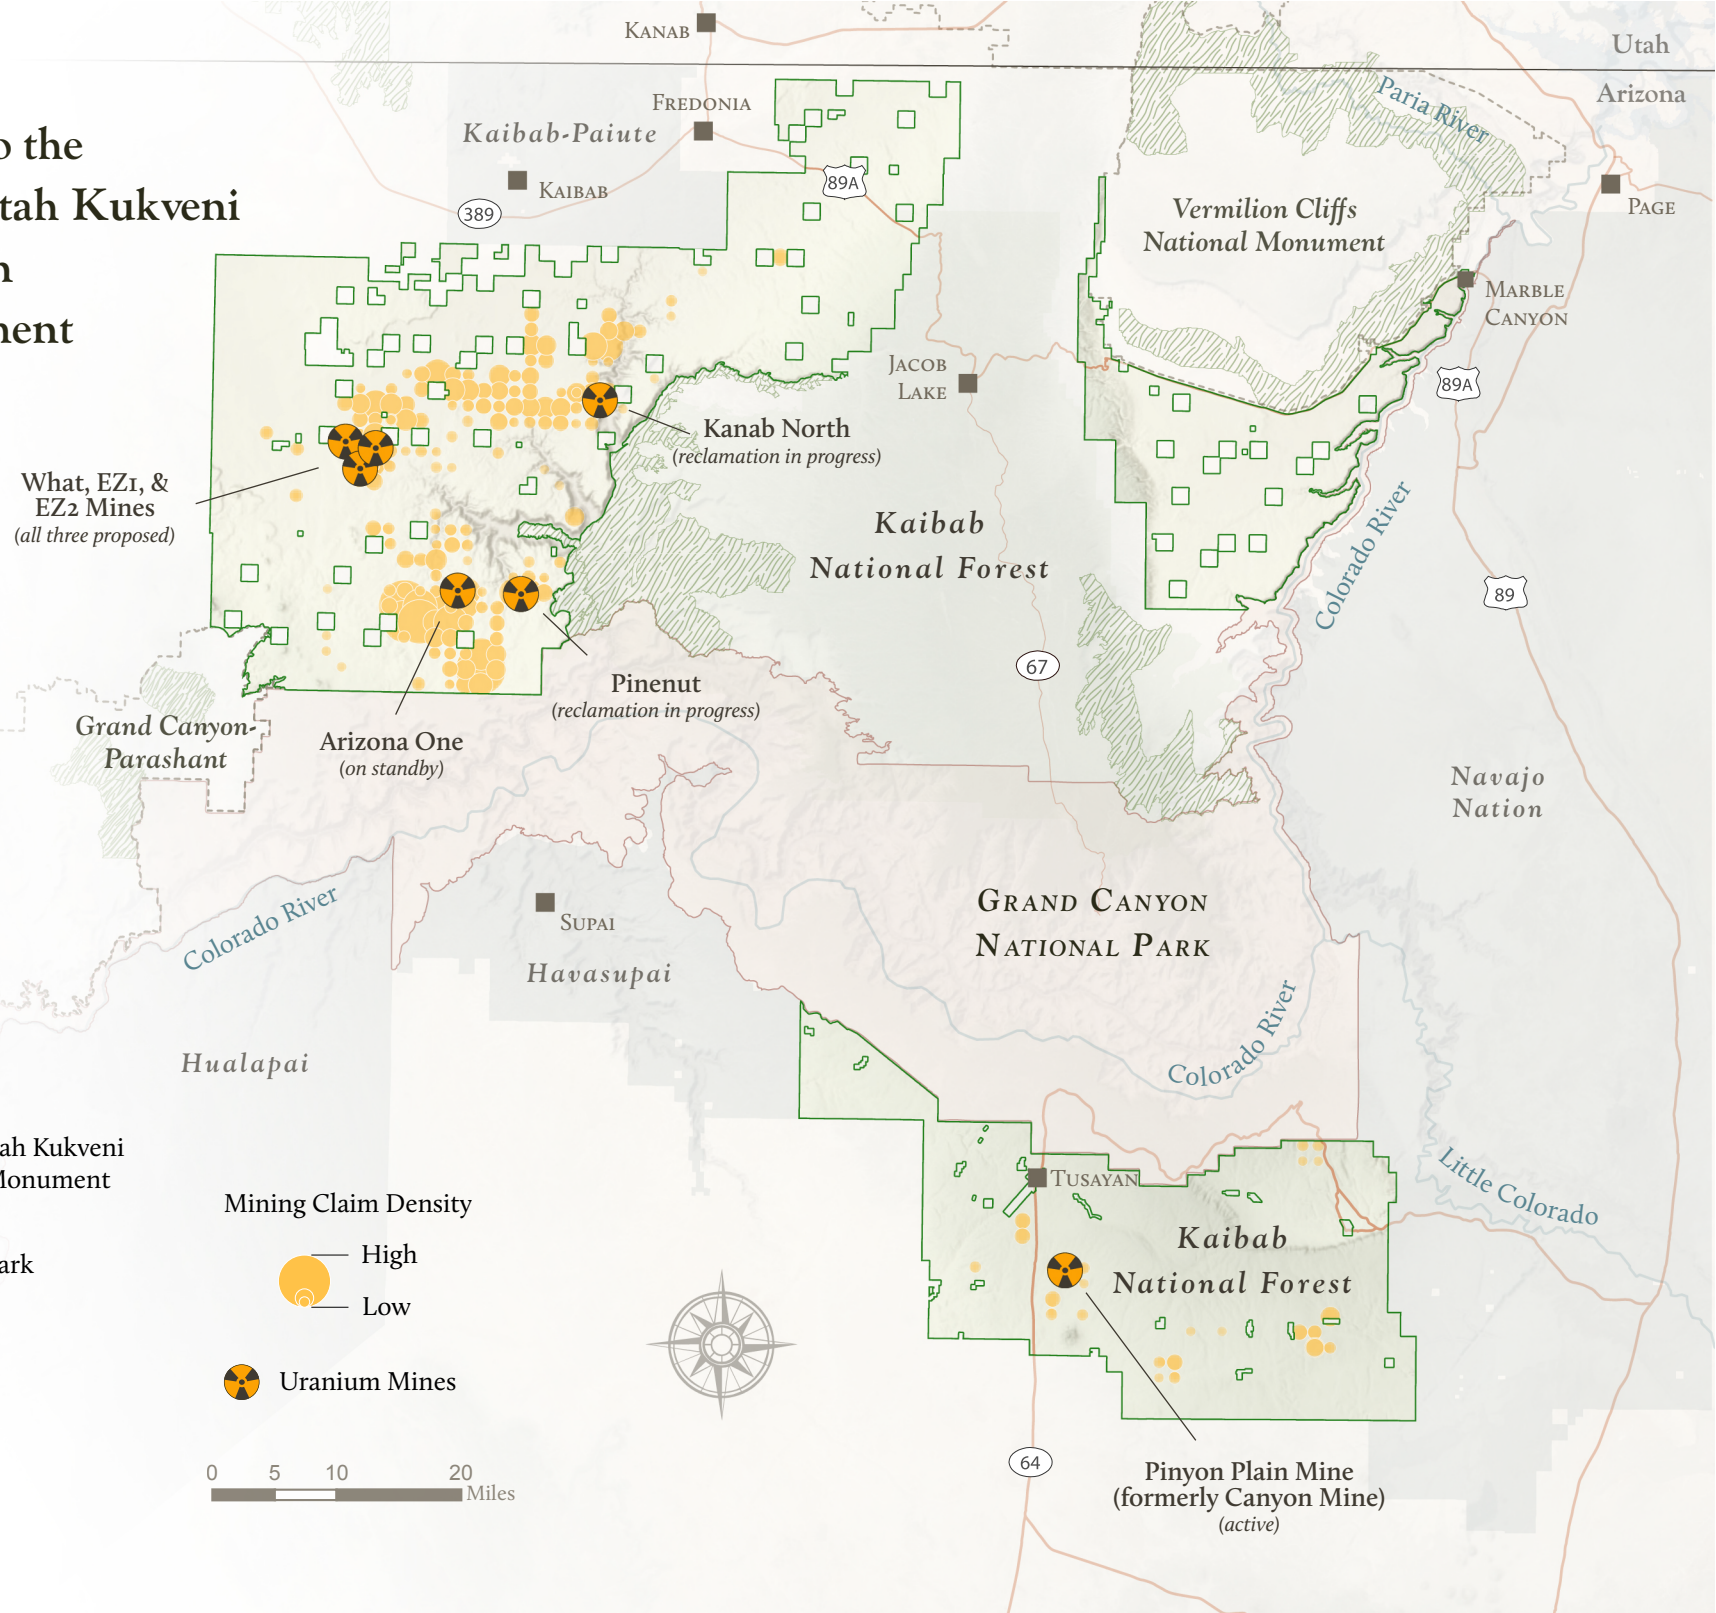

Mining Threats to the Proposed Baaj Nwaavjo I'tah Kukveni Grand Canyon National Monument

Map by Stephanie Smith

- Proposed Baaj Nwaavjo I'tah Kukveni Grand Canyon National Monument
- Tribal Lands
- Grand Canyon National Park
- National Forest
- Wilderness Areas
- National Monuments

Mining Claim Density

Uranium Mines

Source: Bureau of Land Management
Updated June 2023