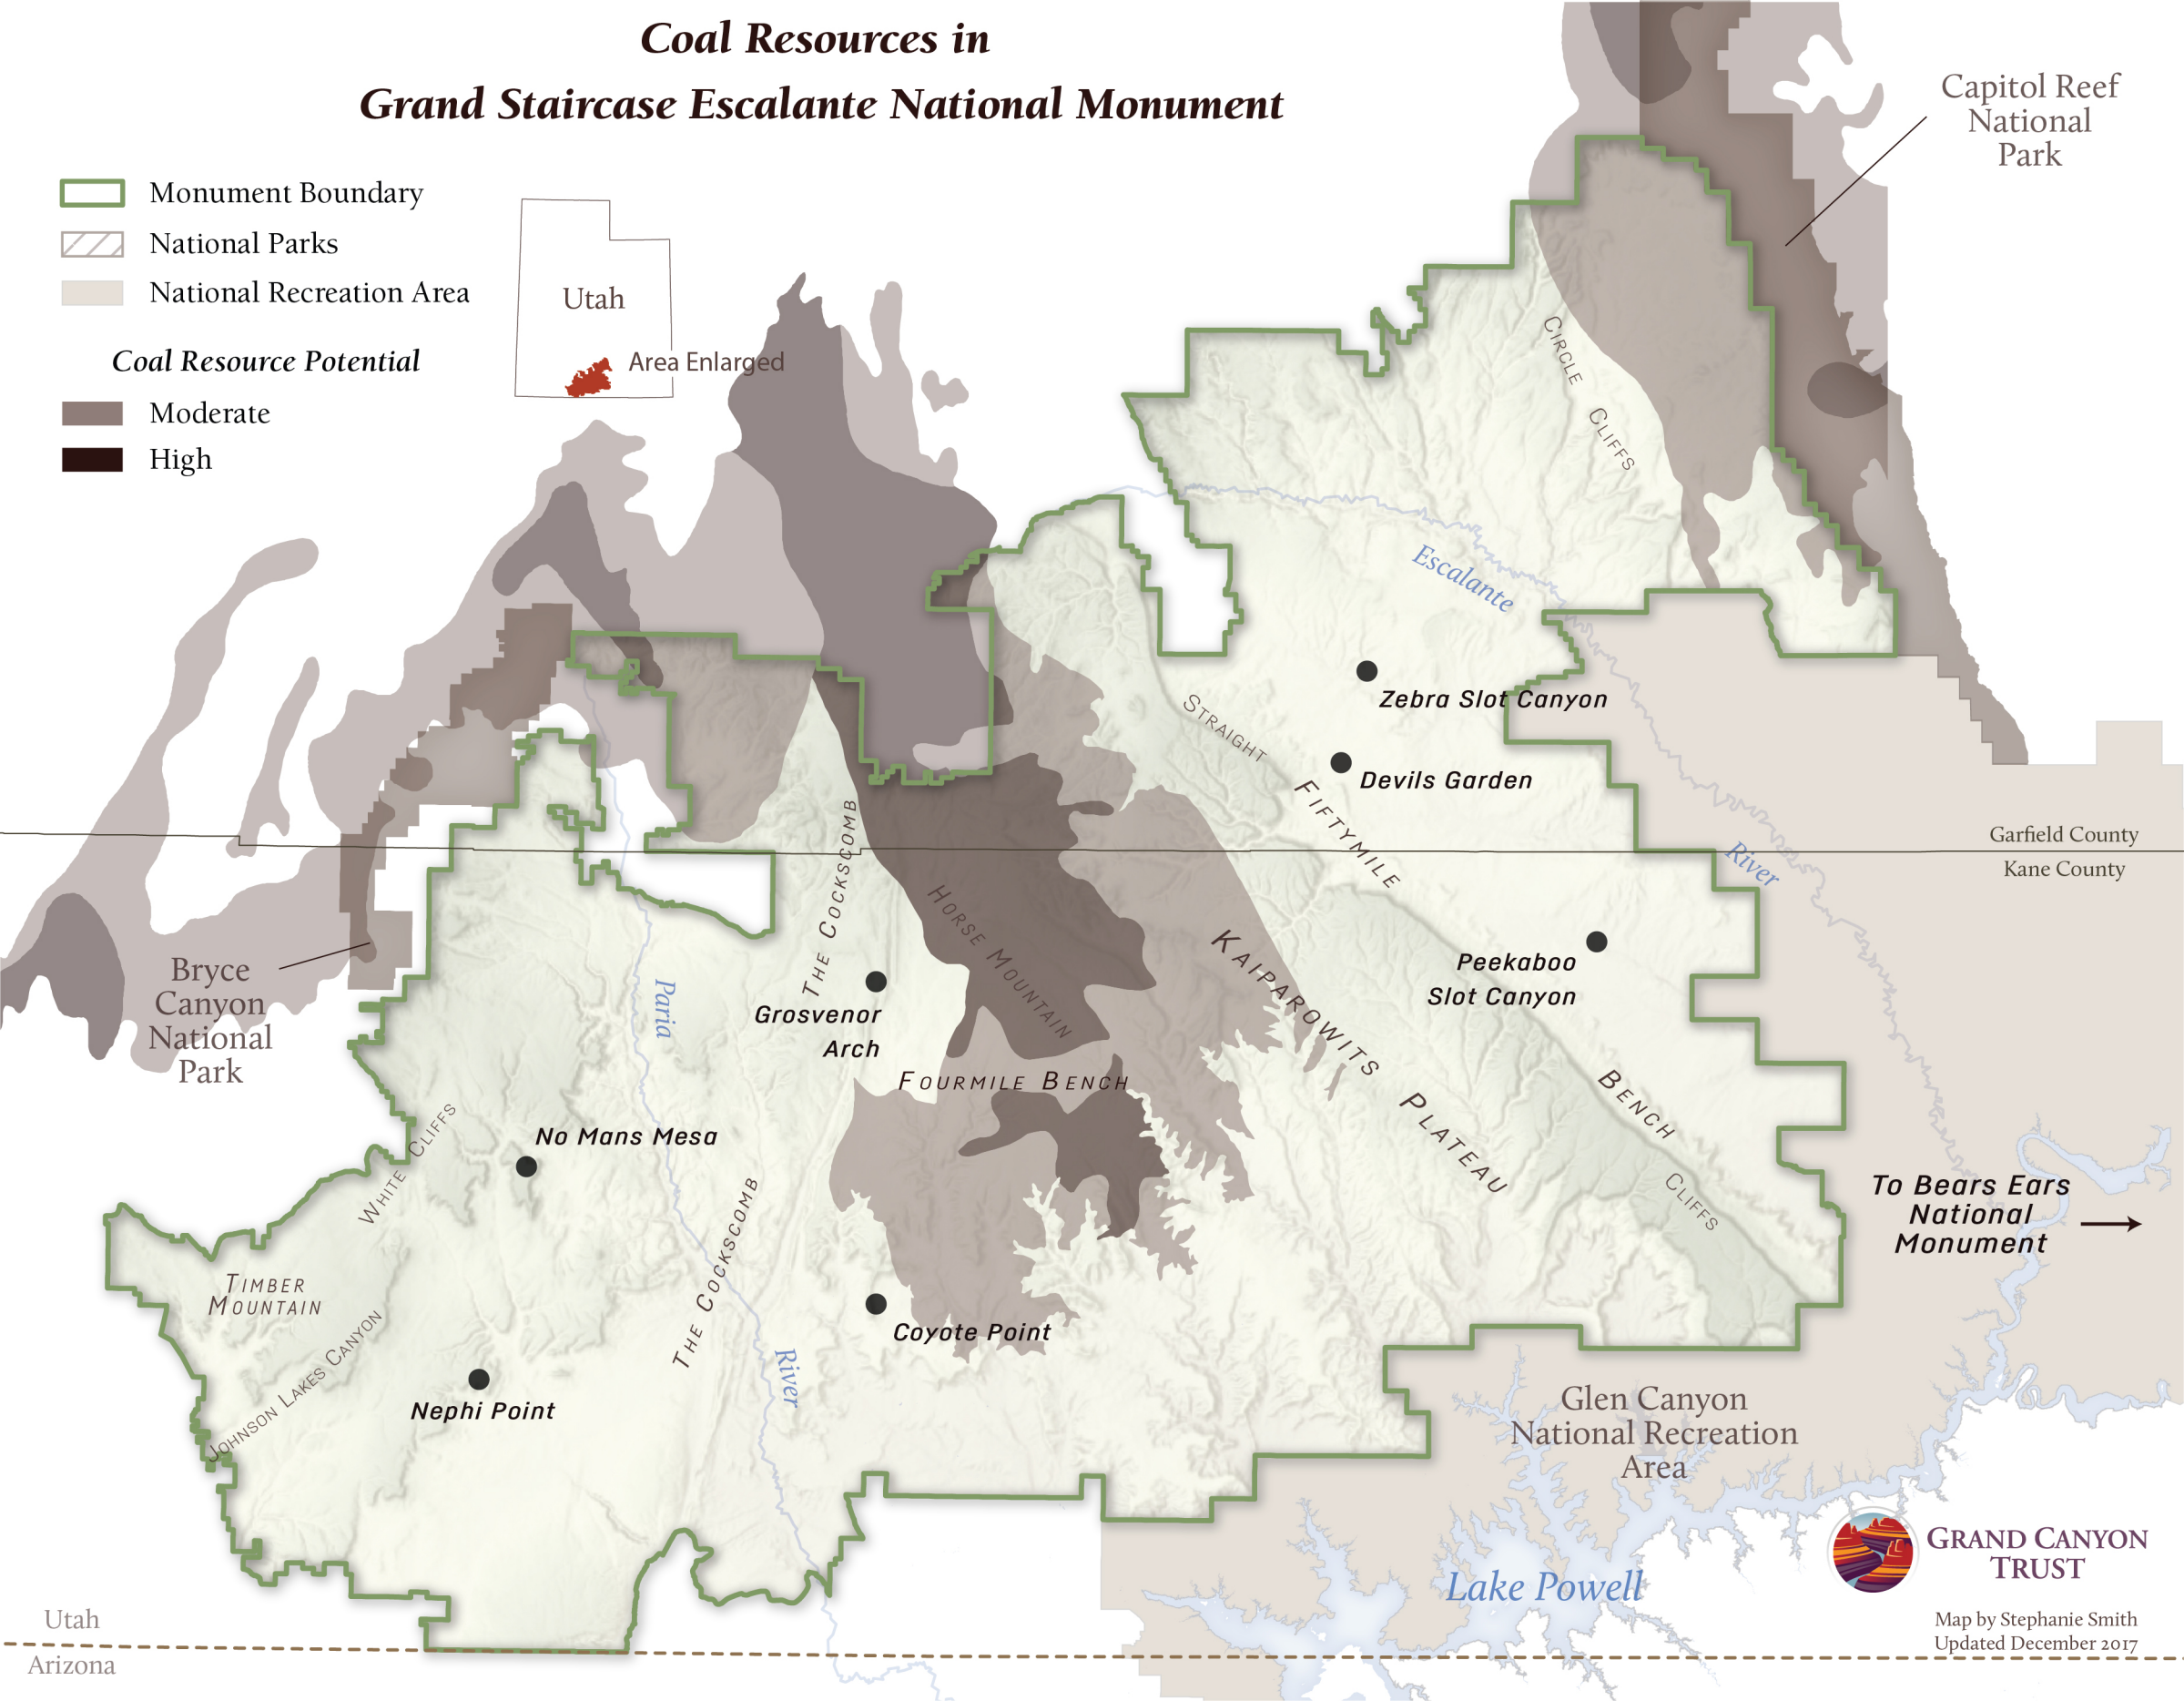

# Coal Resources in Grand Staircase Escalante National Monument

-  Monument Boundary
-  National Parks
-  National Recreation Area

## Coal Resource Potential

-  Moderate
-  High

Capitol Reef National Park

Bryce Canyon National Park

Garfield County  
Kane County

To Bears Ears National Monument →

Utah  
Arizona

GRAND CANYON TRUST

Map by Stephanie Smith  
Updated December 2017