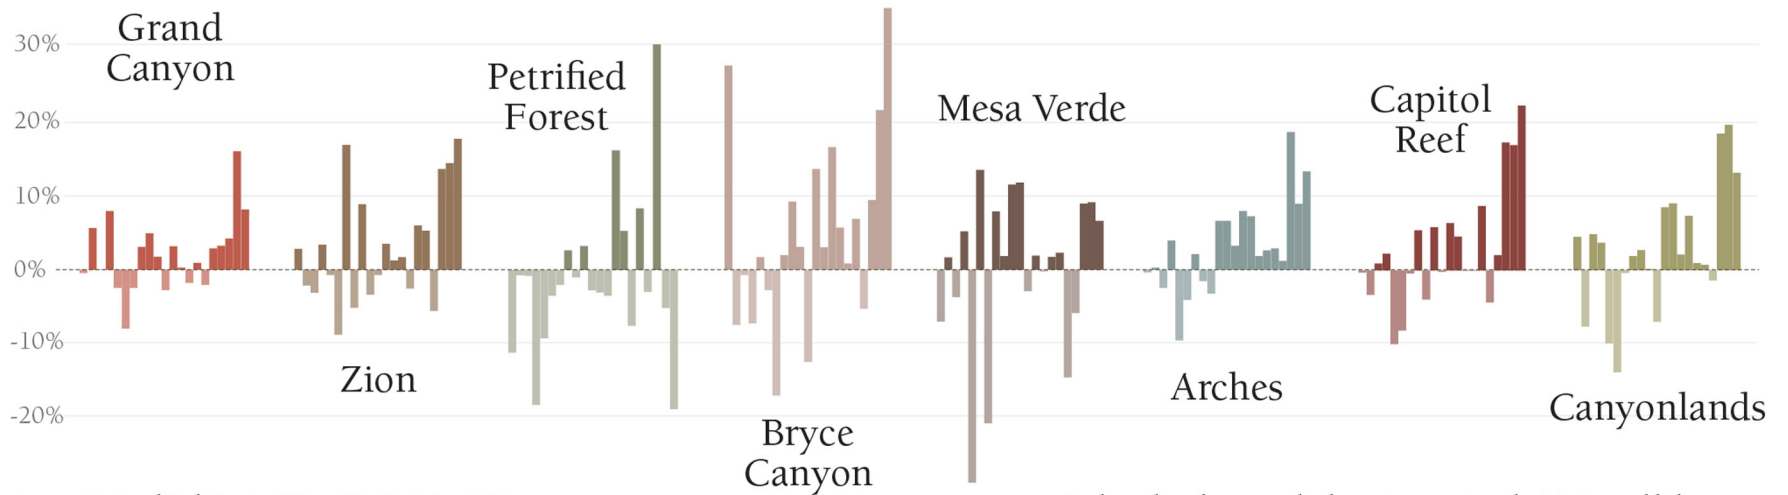

Percent Change in Visitation, 1996-2016

Data Source: National Park Service Visitor Use Statistics 2017
Visualization by Stephanie Smith

Darker colors above zero display an increase in park visitation and lighter colors below zero represent a decrease from the prior year.