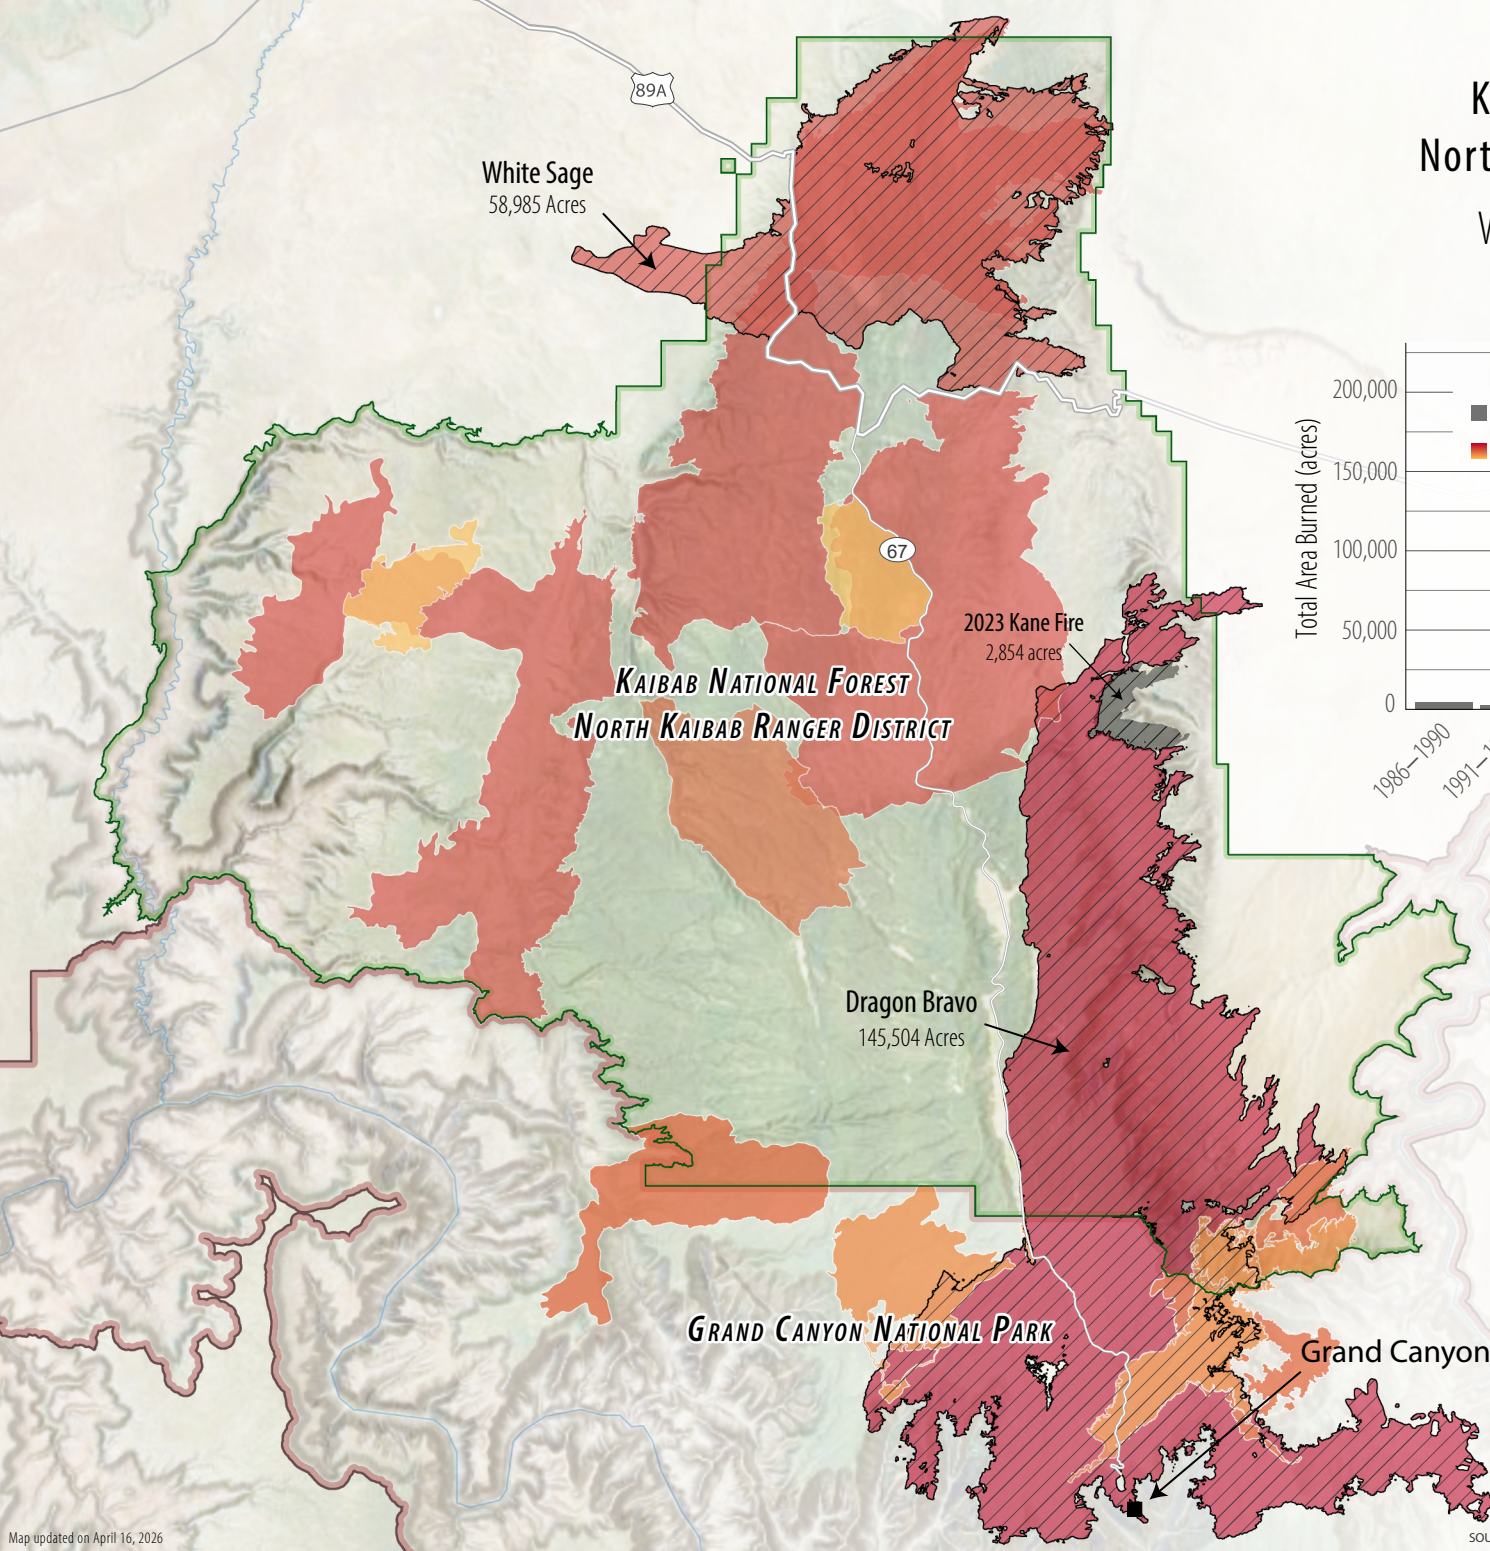

Kaibab National Forest North Kaibab Ranger District

Wildfires over 5,000 Acres
from 1986 - 2025

- Wildfire Burn Perimeter
- 145,504 acres — nearly the size of Tucson, AZ
 - >5,000 acres — about size of Bisbee, AZ
 - Dragon Bravo and White Sage Fires (2025)
 - Kaibab National Forest
 - Grand Canyon National Park

 **GRAND CANYON TRUST**
MAP BY STEPHANIE SMITH