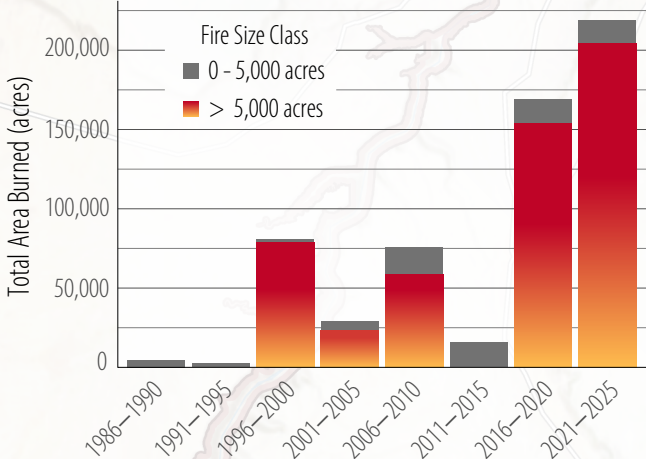

Kaibab National Forest North Kaibab Ranger District

Wildfires over 5,000 Acres
from 1986 - 2025

- Wildfire Burn Perimeter
- 145,504 acres — nearly the size of Tucson, AZ
 - >5,000 acres — about size of Bisbee, AZ
 - Dragon Bravo and White Sage Fires (2025)
 - Kaibab National Forest
 - Grand Canyon National Park